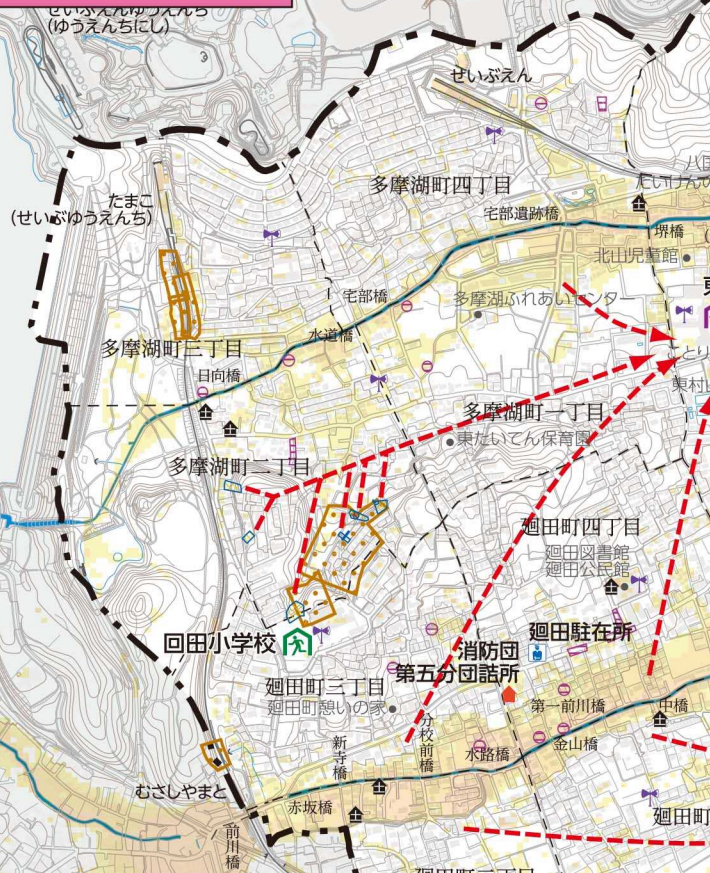

洪水ハザードマップ 多摩湖町

凡例	Legend	图例	범례
浸水予測区域 Flood-forecasted area	0.1m~0.5m 未満の区域 Area 0.1 to 0.5 meter deep	[Yellow box]	0.1m~0.5m 미만 구역
	未満0.1m~0.5m的区域 Area 0.1 to 0.5 meter deep	[Light yellow box]	미만 0.1m~0.5m 구역
	0.5m~1.0m 未満の区域 Area 0.5 to 1.0 meter deep	[Orange box]	0.5m~1.0m 미만 구역
	未満0.5m~1.0m的区域 Area 0.5 to 1.0 meter deep	[Light orange box]	미만 0.5m~1.0m 구역
	1.0m~3.0m 未満の区域 Area 1.0 to 3.0 meter deep	[Red-orange box]	1.0m~3.0m 미만 구역
	未満1.0m~3.0m的区域 Area 1.0 to 3.0 meter deep	[Light red-orange box]	미만 1.0m~3.0m 구역
3.0m~5.0m 未満の区域 Area 3.0 to 5.0 meter deep	[Dark orange box]	3.0m~5.0m 미만 구역	
	[Light dark orange box]	미만 3.0m~5.0m 구역	
5.0m Area 5.0 meters deep or more	[Red box]	5.0m 이상 구역	
5.0m以上の区域 Area 5.0 meters deep or more	[Light red box]	5.0m 이상 구역	
浸水履歴 History of water inundation	[Blue lines]	浸水履歴 침수역력	
都河川が氾濫した場合の浸水区域 Inundation area when river overflow	[Pink lines]	都河川が氾濫した場合の浸水区域 河川氾濫時の浸水区域	
危険な傾斜地崩壊危険箇所 Area at risk of steep slope collapse	[Yellow dotted box]	危険な傾斜地崩壊危険箇所 급경사지 붕괴위험장소	
*土砂災害警戒区域 Sediment-related Disaster Hazard Area	[Yellow hatched box]	*土砂災害警戒区域 砂土災害警戒区域	
*土砂災害特別警戒区域 Special Sediment-related Disaster Hazard Area	[Red hatched box]	*土砂災害特別警戒区域 砂土災害特別警戒区域	
避難方向 Evacuation direction	[Red dashed arrow]	避難方向 피난 방향	
避難所 Evacuation center	[Green house icon]	避難所 피난소	
自主避難所兼避難所 Voluntary evacuation site and Evacuation site	[Green house icon]	自主避難所兼避難所 자주 피난소의 피난소	
消防団 Fire Station / Branch	[Red fire icon]	消防団 소방서·소방분소	
消防署・出張所 Police Station / Branch	[Blue police icon]	消防署・出張所 소방서·소방분소	
警察署 Police Station	[Blue police icon]	警察署 경찰서	
交通・駐在所 Police office / Police box	[Blue car icon]	交通・駐在所 파출소·주세소	
防災行政無線局 Disaster prevention wireless station	[Red antenna icon]	防災行政無線局 방재행정 무선국	
消防分団詰所 Sector of local fire fighting organization	[Red fire icon]	消防分団詰所 소방분단 본대 대기소	
病院 Hospital	[Blue cross icon]	病院 병원	
消防署・出張所 Police Station / Branch	[Blue police icon]	消防署・出張所 소방서·소방분소	
市役所(災害対策本部) City Office (Disaster Management Headquarters)	[Red circle icon]	市役所(災害対策本部) 시장(재해대책본부)	